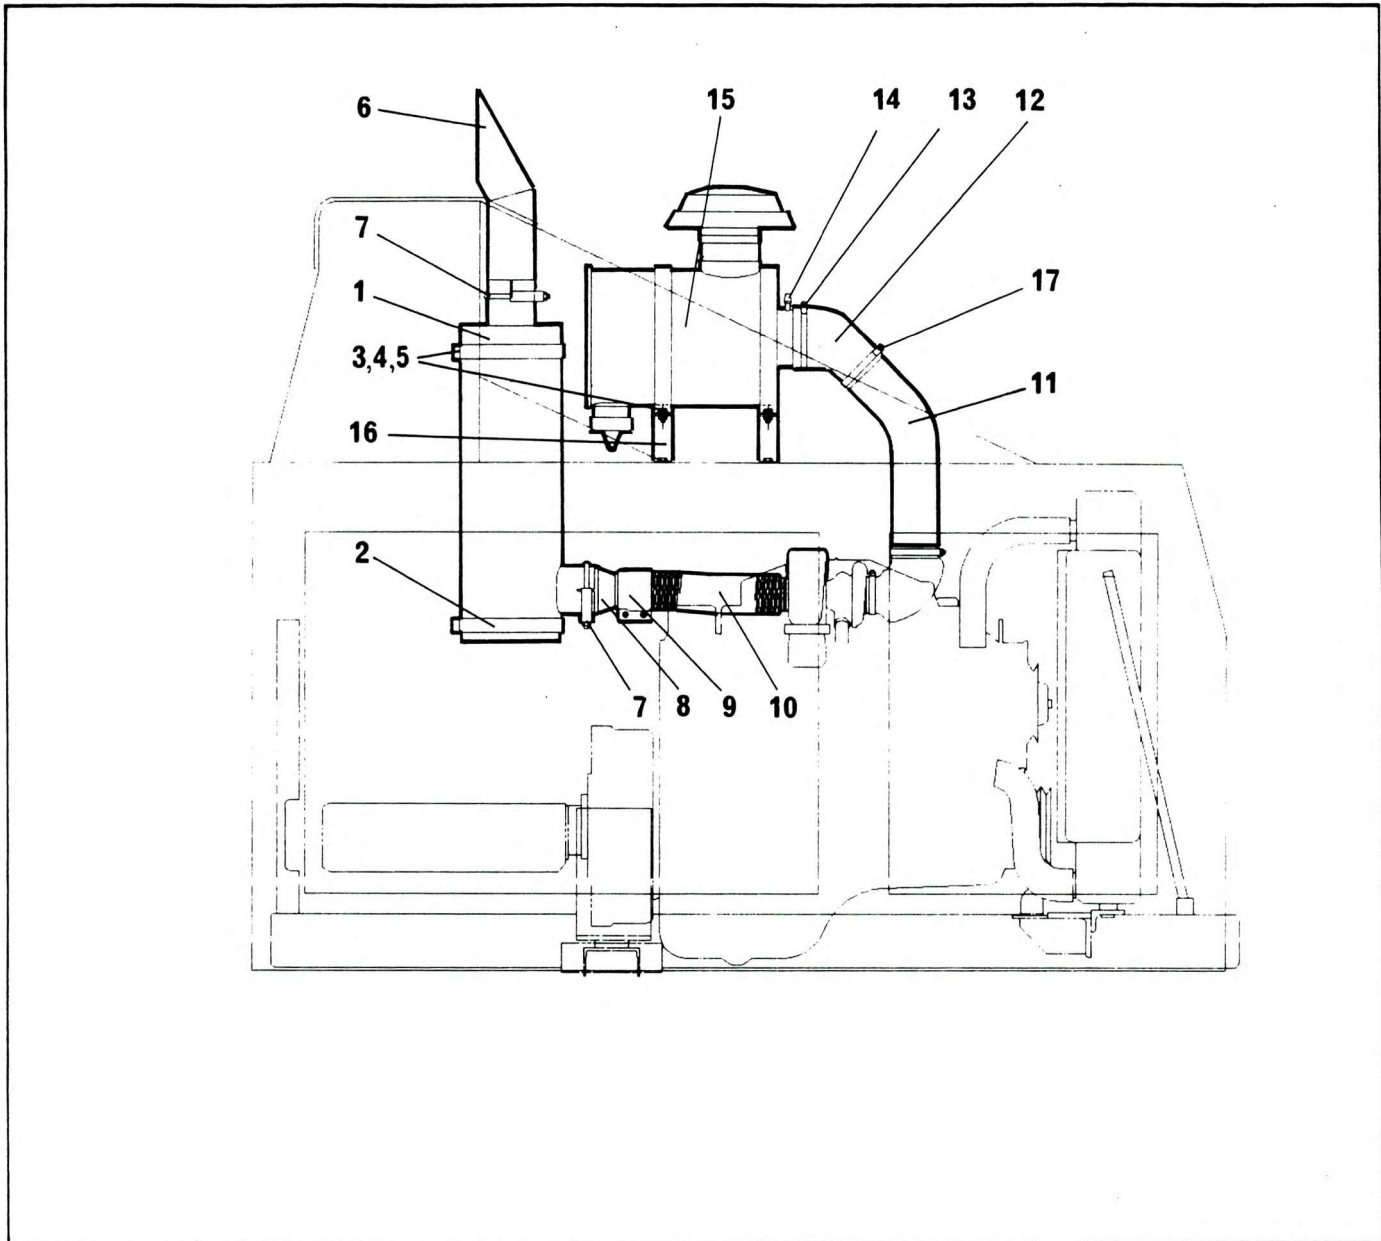

EXHAUST & AIR CLEANER INSTALL - CUMMINS

NO.	PART NO.	QTY.	DESCRIPTION	NO.	PART NO.	QTY.	DESCRIPTION
1	7-642-000087	1	Muffler	14	7-486-000661	1	Service Indicator
2	7-056-000020	2	Band Mounting	15+	7-304-990028	1	Air Cleaner
3	7045306	12	Screw M10 x 20 Long	16	6-184-991640	4	Bracket Mounting
4	7069303	12	Locknut M10	17	7-300-990085	1	Band Clamp
5	7067212	12	Washer Spring M10				+ See further breakdown in this group
6	7-910-990348	1	Tube Exhaust				
7	7-300-000047	2	Muffler Clamp				
8	7-642-990084	1	Exhaust Reducer Pipe				
9	7-300-990080	1	Flex Pipe Ext. Clamp 3" Dia.				
10	6-697-990448	1	Pipe				
11	7-406-990053	1	Elbow				
12	7-406-990052	1	Elbow Rubber Reducer 5" to 4"				
13	7-300-990095	2	Hose Clamp				